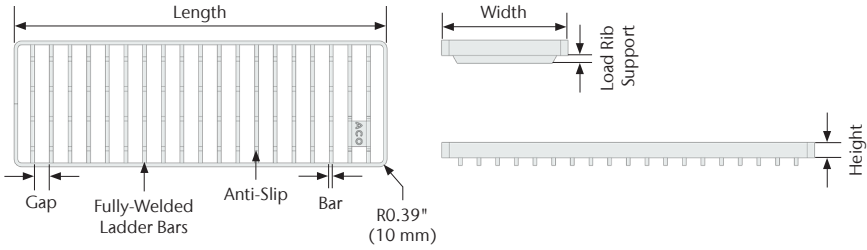

BoxDrain Grates - Ladder

Specification Clause

ACO BoxDrain Ladder Grates. Used with ACO BoxDrain Channels. Made from AISI 304 or 316L grade stainless steel with electropolish finish. Fully welded hygienic joints. Fully drainable, inspectable and cleanable. Load Class Per ASME A112.6.3. Certified to NSF/ANSI/3-a Standard 14159-1.