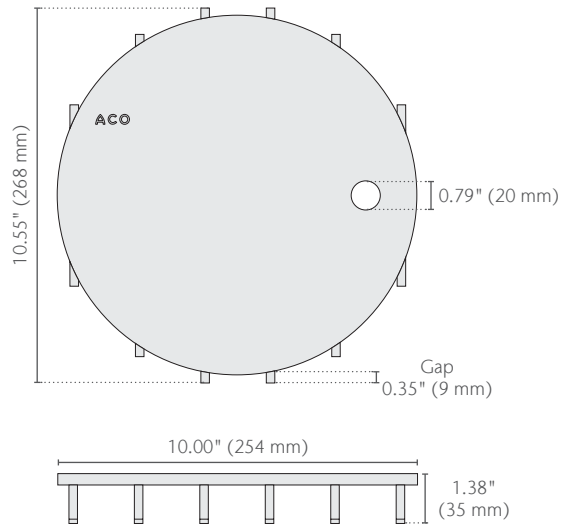

Round Slot Cover Grate Spec Sheet

9" Round Slot Cover Grate

12" Round Slot Cover Grate

Product Name	Part No.	Weight lbs	Material	EN1253 Load Class	ASME Load Class
Round Slot Cover Grate 9"	446788	6.6	AISI 304	M125	Special Duty
	446789	6.6	AISI 316L	M125	Special Duty
Round Slot Cover Grate 12"	446790	9.9	AISI 304	M125	Special Duty
	446791	9.9	AISI 316L	M125	Special Duty

Specification Clause

Used with ACO Round Floor Drains. Made from AISI 304 or AISI 316L. Electropolished finish. Fully drainable, inspectable and cleanable. Fully welded hygienic joints. Slip-resistant. Load class per ASME A112.6.3, section 5.