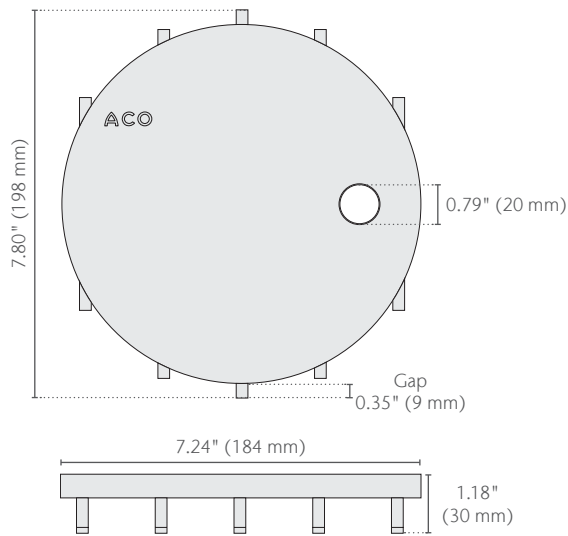

Round Slot Cover Grate Spec Sheet

9" Round Slot Cover Grate

12" Round Slot Cover Grate

Product Name	Part No.	Weight lbs	Material	EN1253 Load Class	ASME Load Class
Round Slot Cover Grate 9"	446788	6.6	AISI 304	M125	Special Duty
	446789	6.6	AISI 316L	M125	Special Duty
Round Slot Cover Grate 12"	446790	9.9	AISI 304	M125	Special Duty
	446791	9.9	AISI 316L	M125	Special Duty

Specification Clause

Used with ACO Round Floor Drains. Made from AISI 304 or AISI 316L. Electropolished finish. Fully drainable, inspectable and cleanable. Fully welded hygienic joints. Slip-resistant. Load class per ASME A112.6.3, section 5.